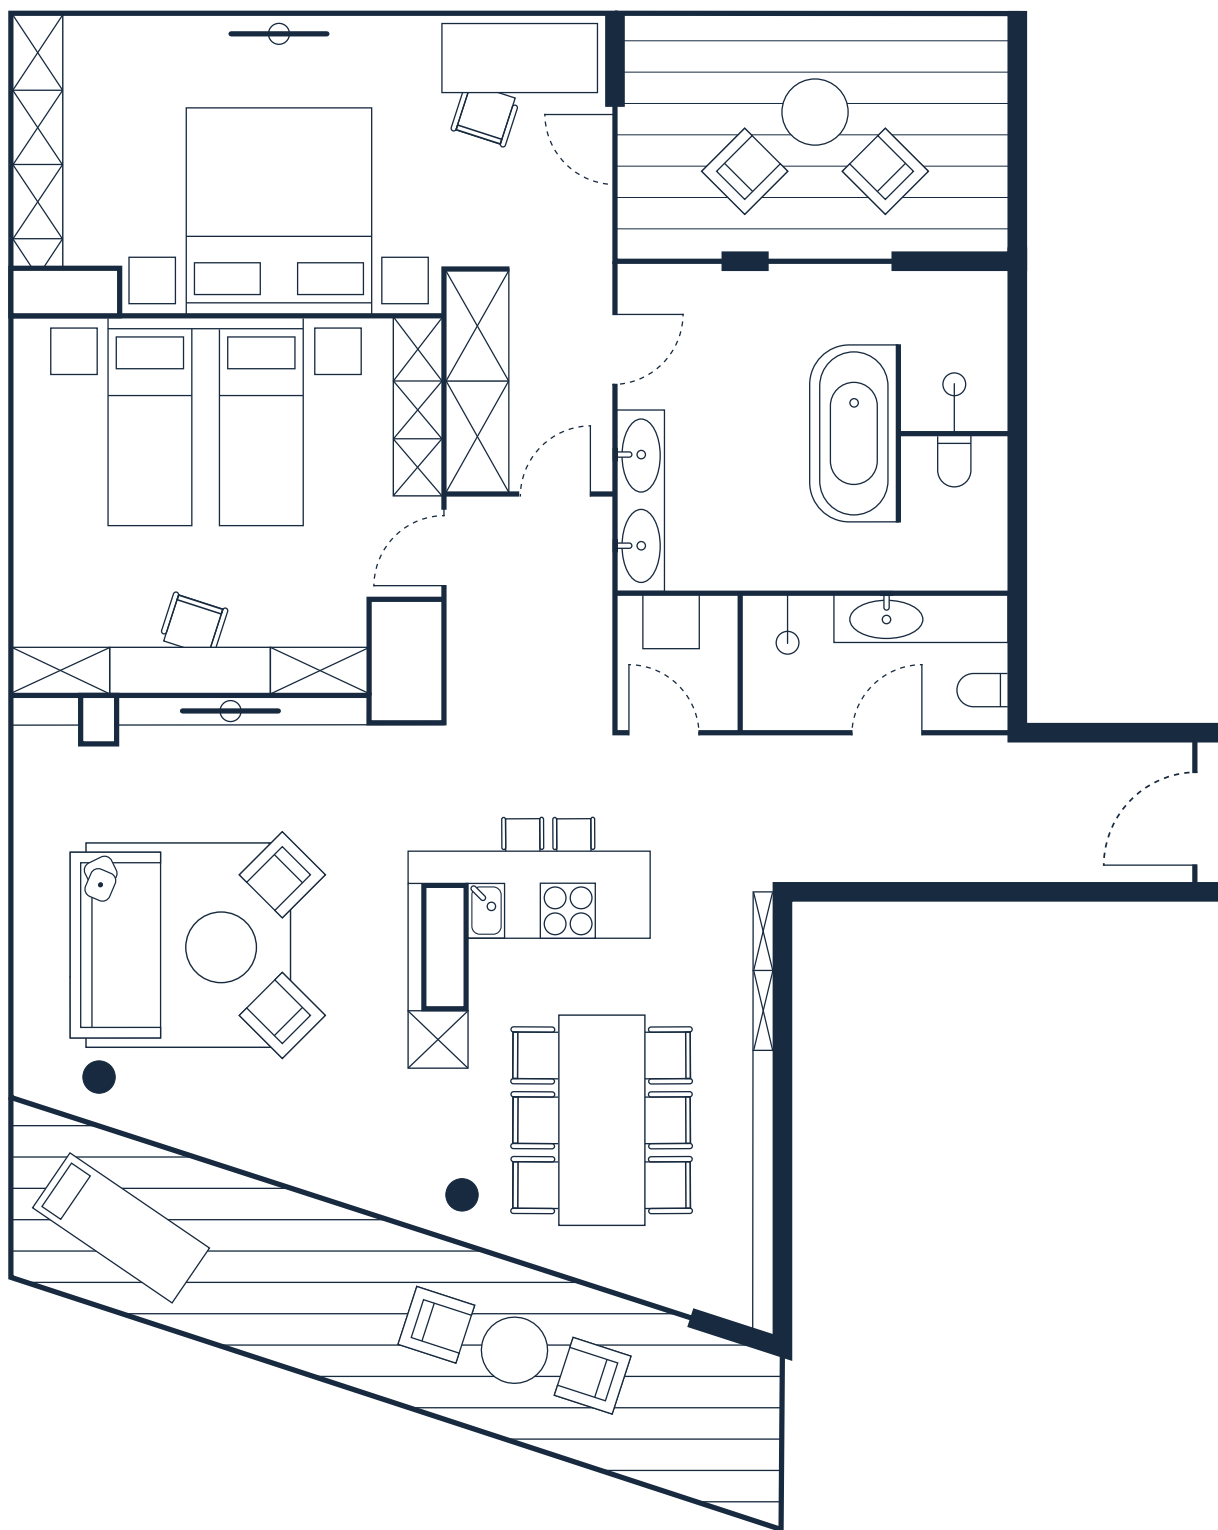

CLOUD N°7

APARTMENTS

Penthouse Suite

Two Bedroom Premium Apartment • 126 sq m • 1-6 Persons