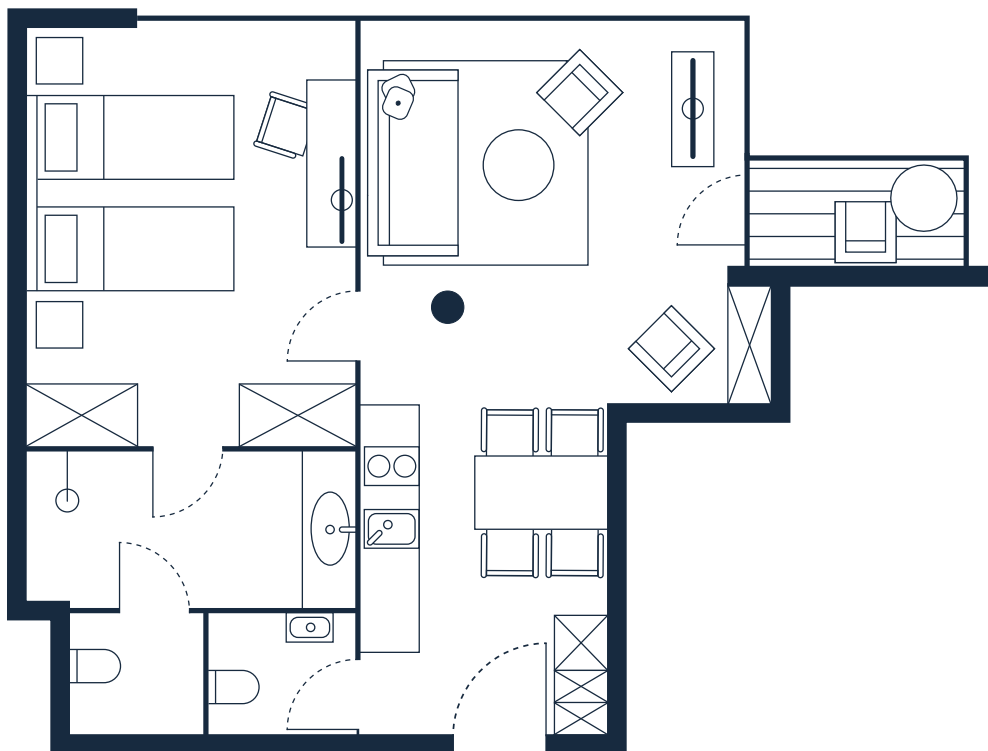

# CLOUD N°7

APARTMENTS

## Sky Suite

One Bedroom Deluxe Apartment • 51 sq m–53 sq m • 1–4 Persons