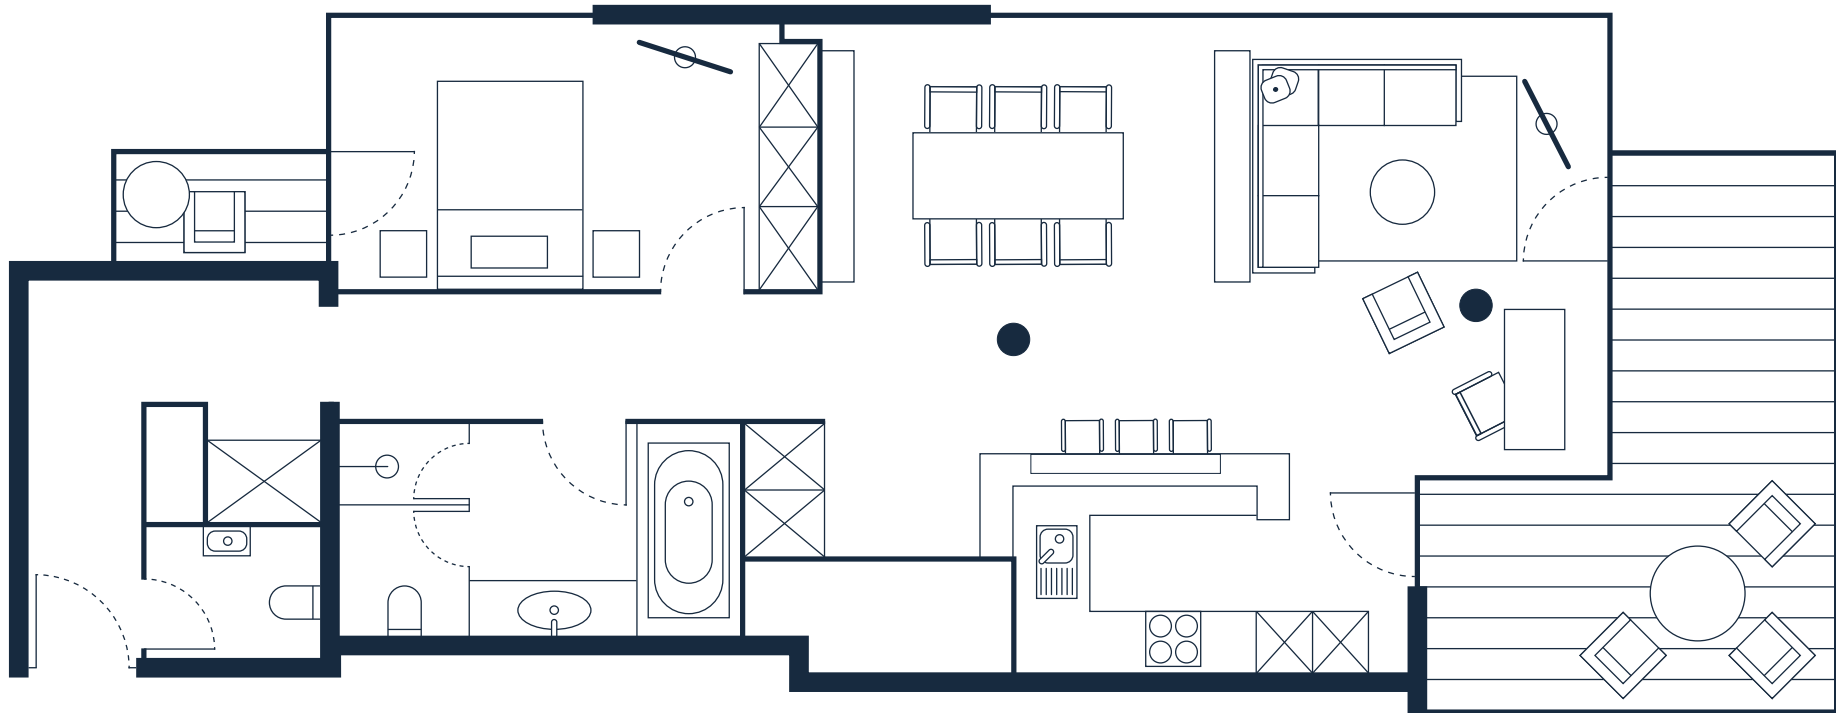

# CLOUD N°7

APARTMENTS

## Panorama Suite

One Bedroom Premium Apartment • 102 sq m • 1-4 Persons