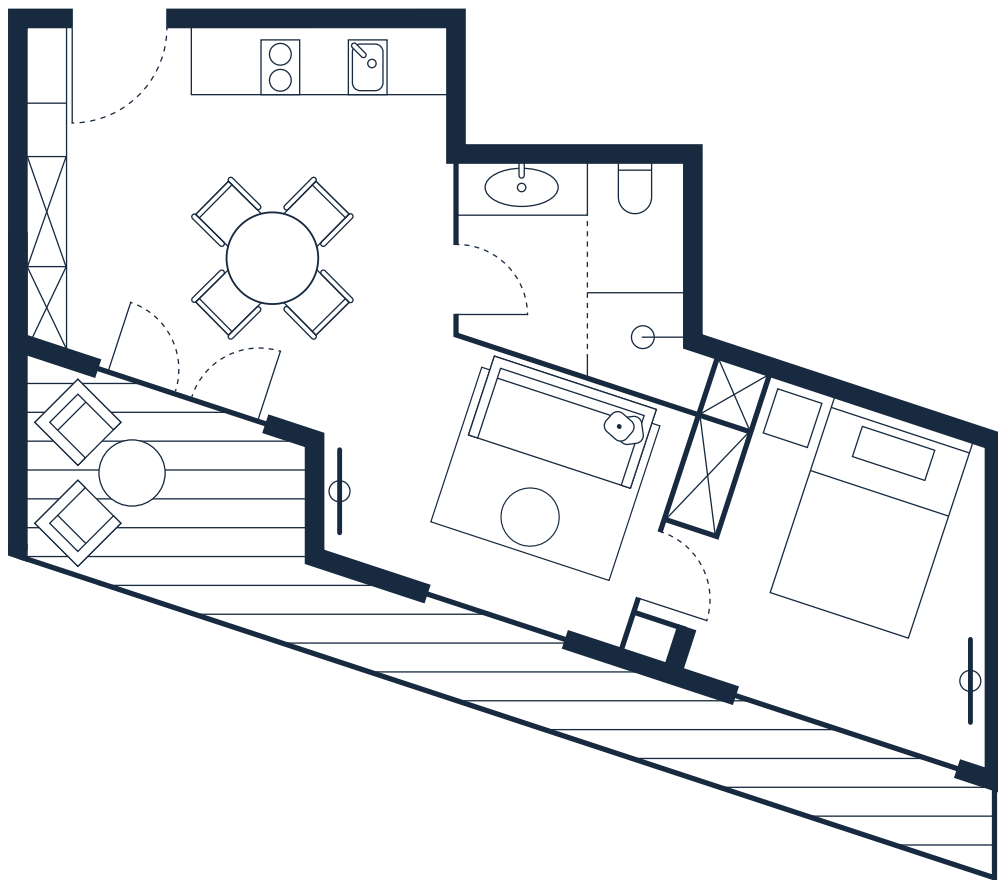

CLOUD N°7

APARTMENTS

Cosmopolitan Suite

One Bedroom Superior Apartment • 48 sq m • 1-2 Persons