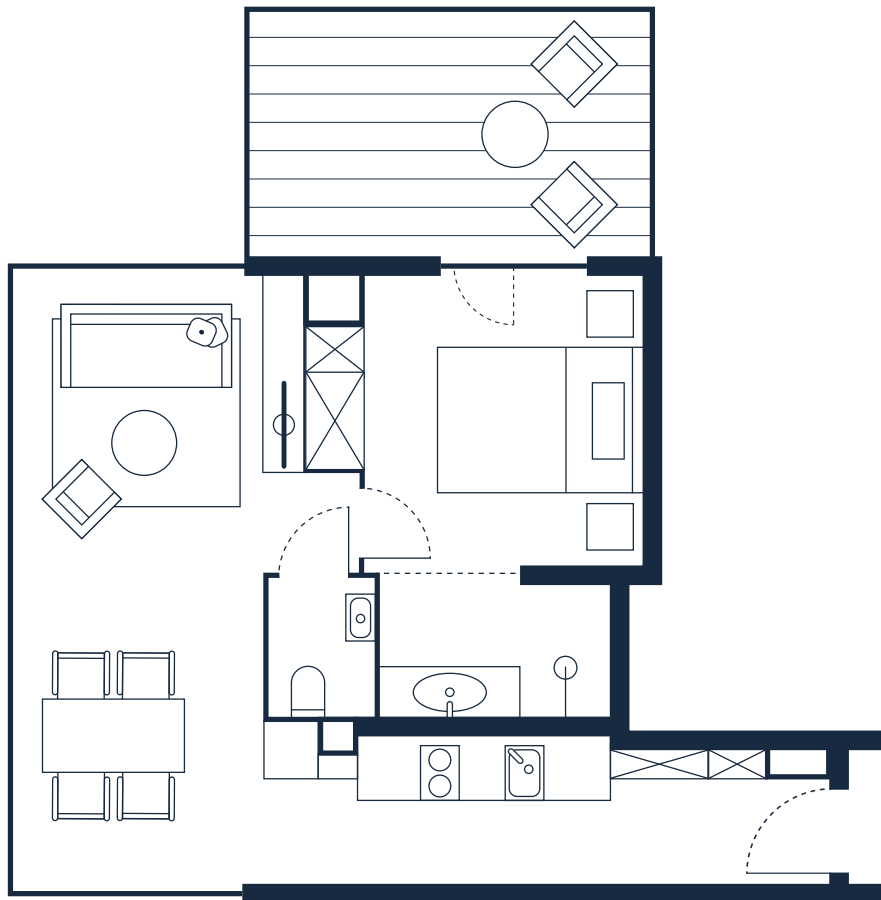

CLOUD N°7

APARTMENTS

Metropolitan Suite

One Bedroom Apartment • 41 sq m–48 sq m • 1–2 Persons & 1–4 Persons