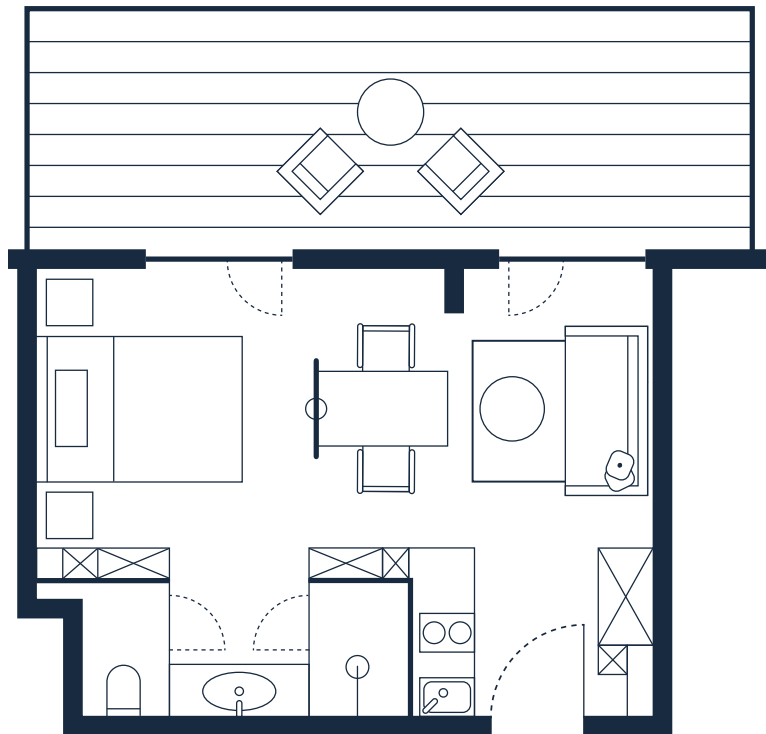

CLOUD N°7

APARTMENTS

Uptown Suite

Studio Apartment • 34 sq m–41 sq m • 1–2 Persons