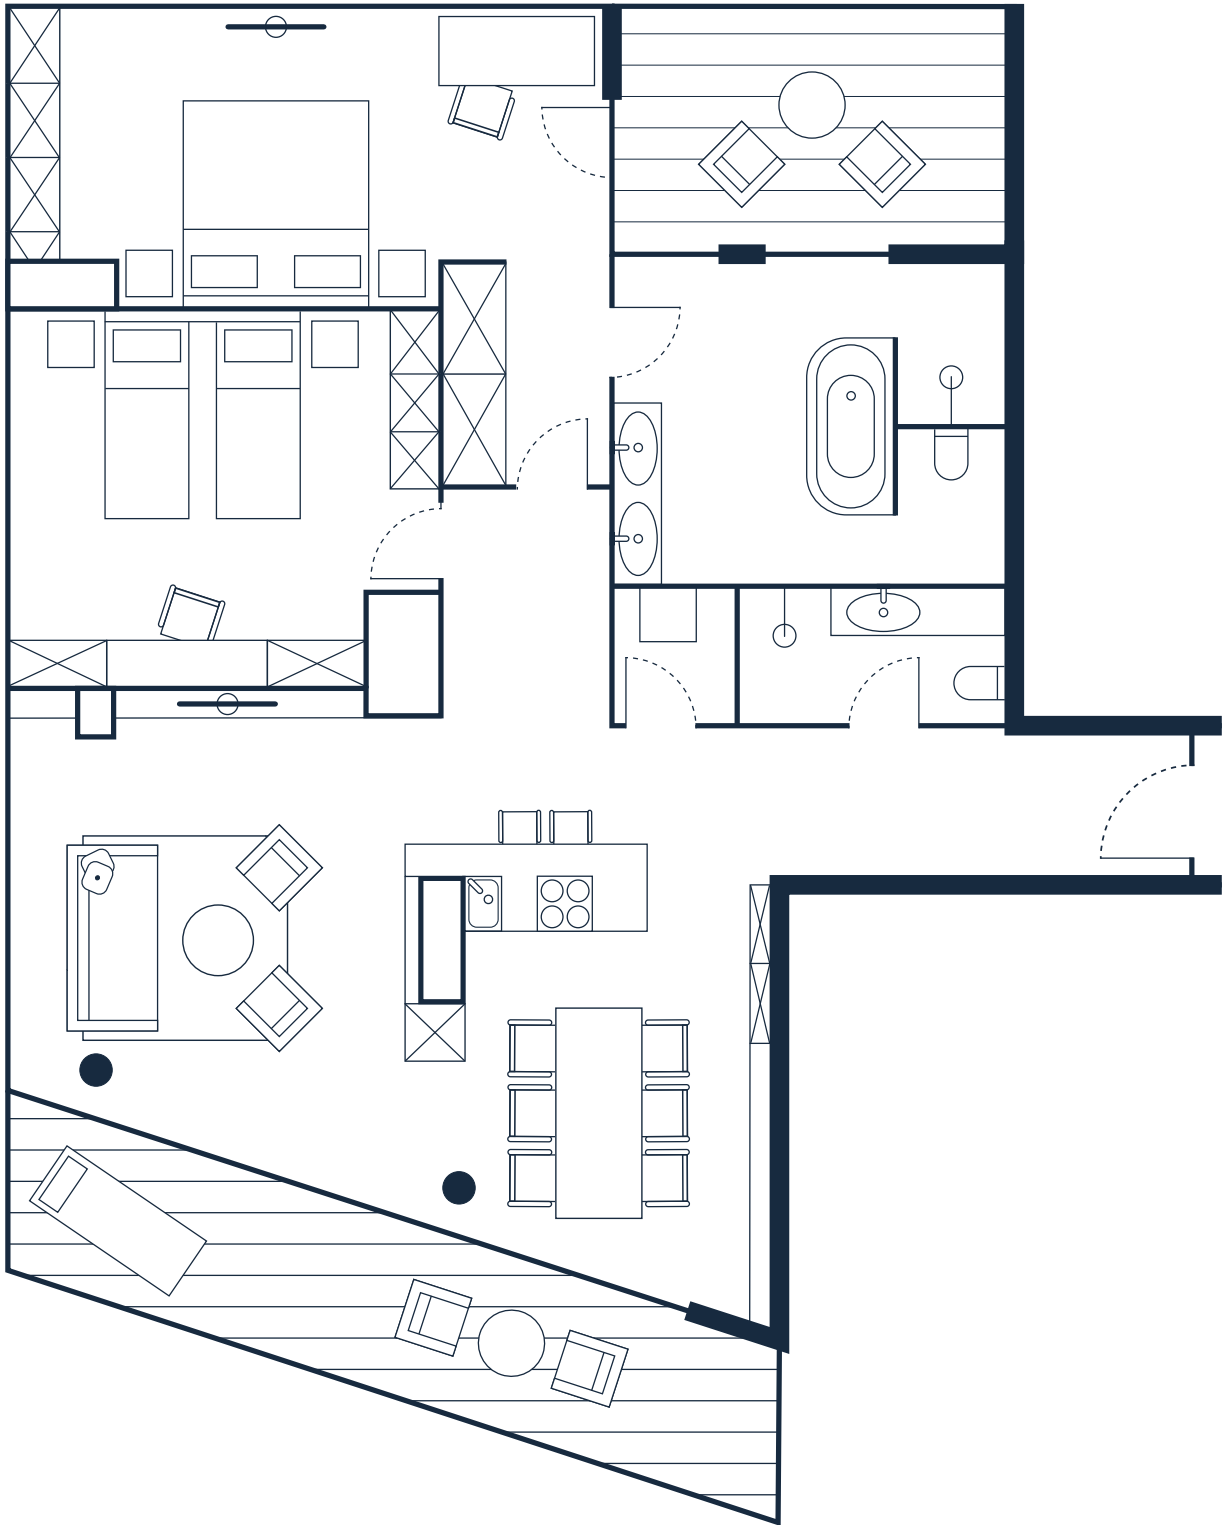

CLOUD N°7

APARTMENTS

Penthouse Suite

Two Bedroom Premium Apartment • 126 m² • 1-6 Personen