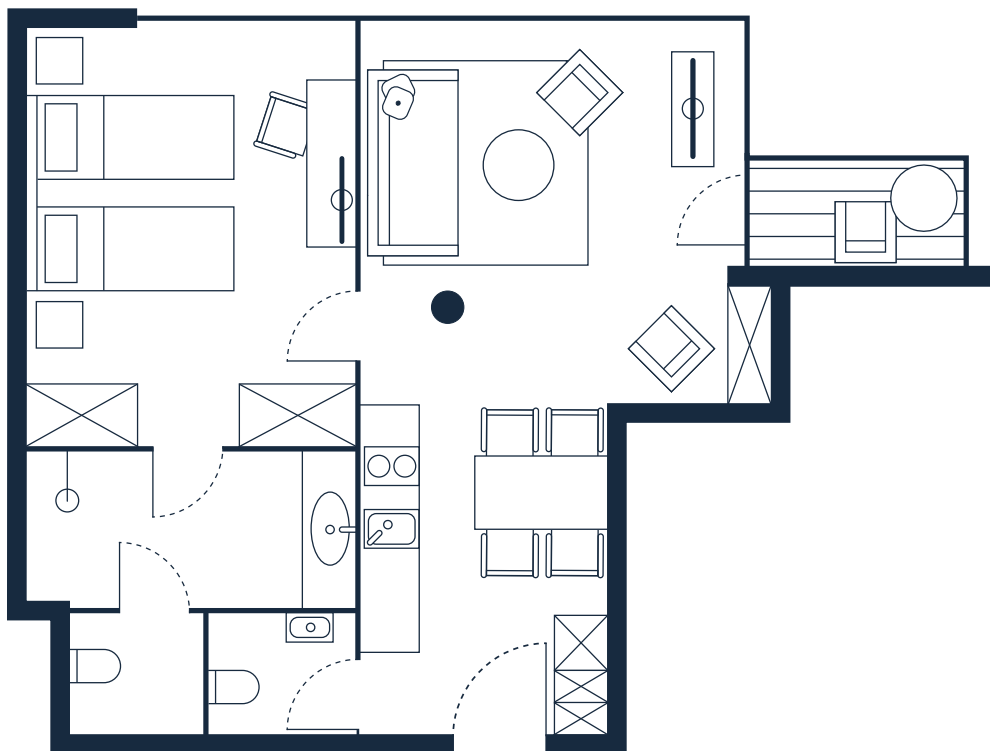

CLOUD N°7

APARTMENTS

Sky Suite

One Bedroom Deluxe Apartment • 51 m²-53 m² • 1-4 Personen