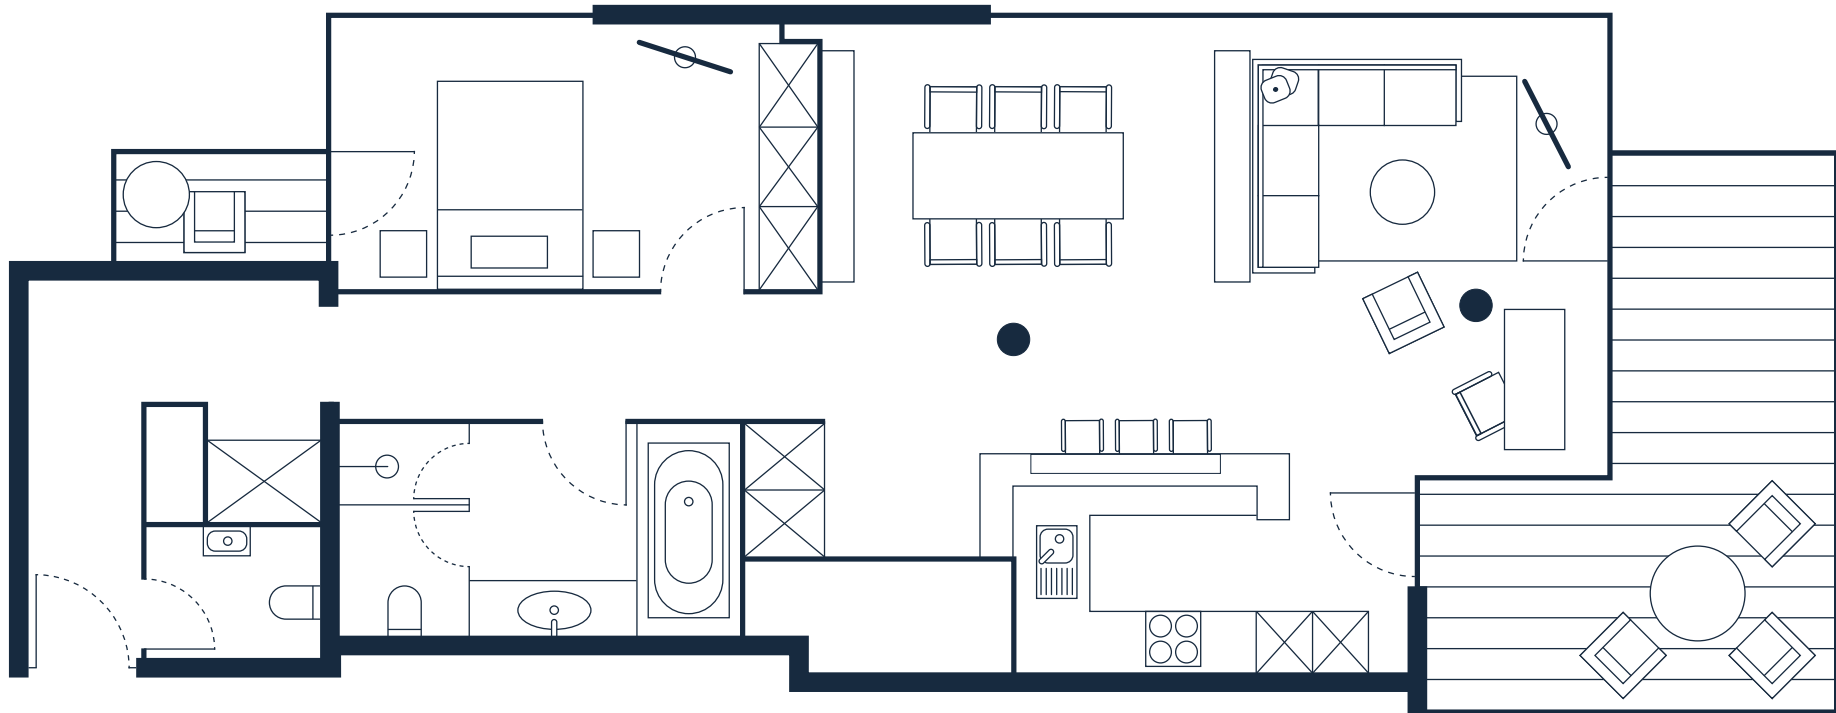

CLOUD N°7

APARTMENTS

Panorama Suite

One Bedroom Premium Apartment • 102 m² • 1-4 Personen