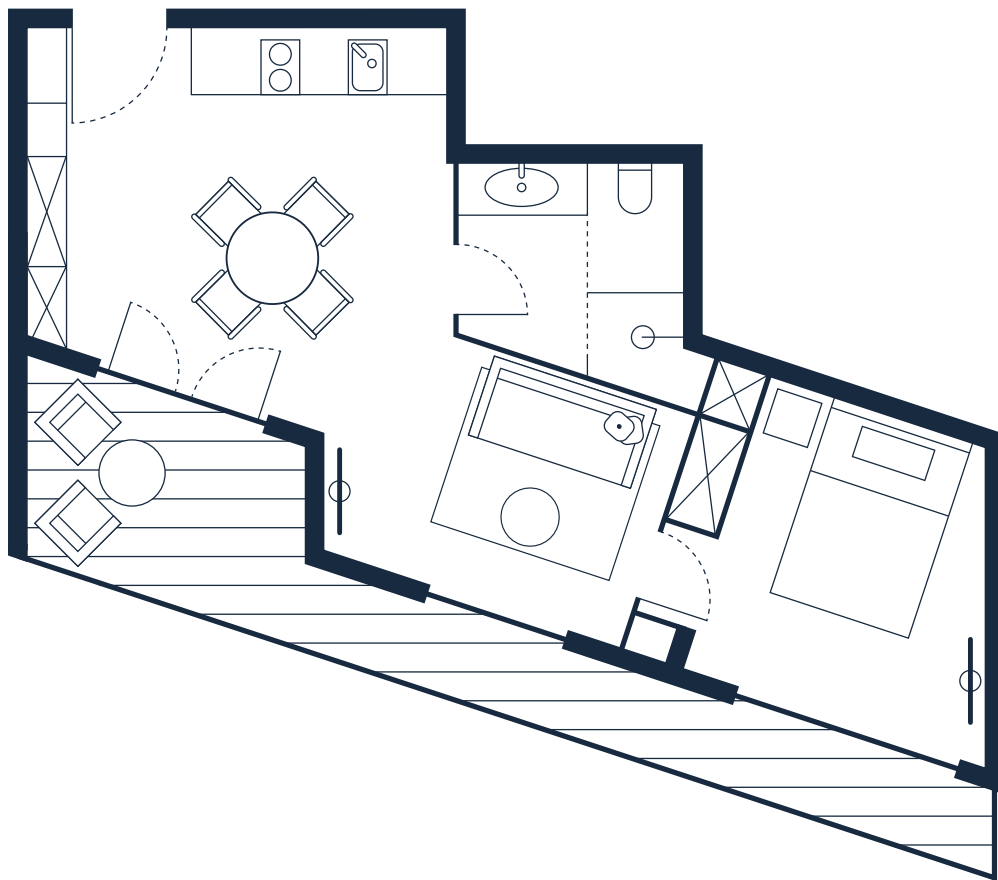

# CLOUD N°7

APARTMENTS

## Cosmopolitan Suite

One Bedroom Superior Apartment • 48 m<sup>2</sup> • 1-2 Personen