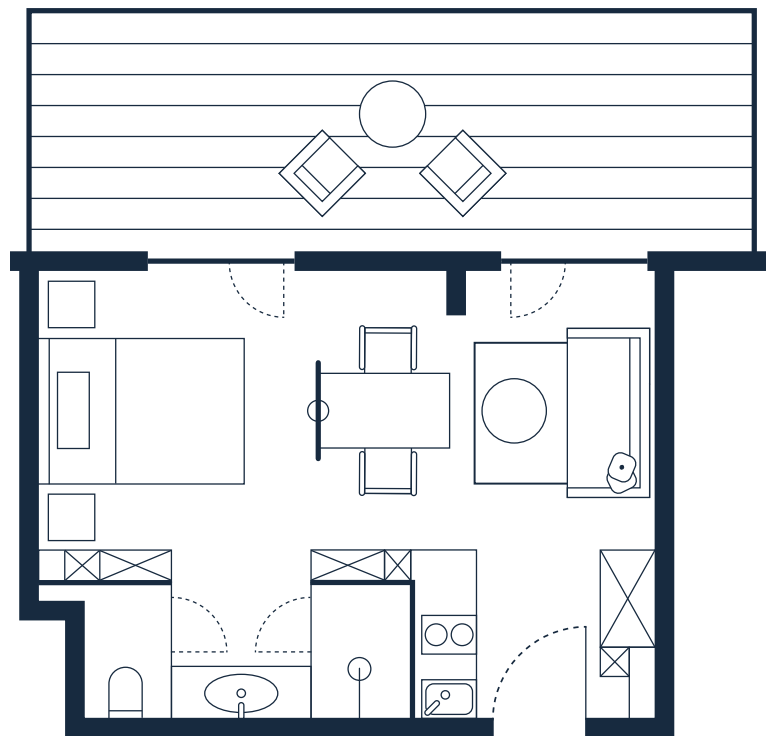

CLOUD N°7

APARTMENTS

Uptown Suite

Studio Apartment • 34 m²–41 m² • 1–2 Personen